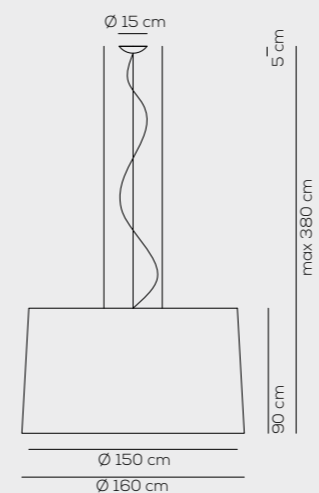

M L XL

SPVEL100LEDBANE

velvet

Manuel Vivian

Project: Sulyk Architects

velvet

Manuel Vivian

Collezione di lampade a sospensione e a soffitto con paralume troncoconico in tessuto ignifugato. Disponibile in vari colori e dimensioni.

Collection of ceiling and suspended lamps. The cone-shaped lampshade is covered with a flame-retardant. Available in several colours and sizes.

Prodotto fonoassorbente. / Sound absorbing product.

GENERAL INFORMATION

COLOURS

COLOURS RADIAL DIFFUSER

Altri colori disponibili su richiesta. / Other colors available upon request.

SPVEL160 E27
SPVEL160 LED
kg 25 m³ 4,32

SP VEL 160 E27

IP20 +LED

E27 4 x Max 16W LED or 4 x Max 9,5W LED

220-240VAC

example composition code
SP VEL160 E27 BL BC

SP VEL 160 LED

ETL in progress

IP20 CRI90 LED

3000K*
4000K upon request

LED 98W - diffused beam
~10719 lm* 109 lm/W* source

110-240VAC

example composition code
SP VEL160 LED BL BC

VELVET / diffusore INCLUSO, con illuminazione verso alto e basso / diffuser INCLUDED, with upward and downward lighting

Colours (lampshade)
BC ice white
BA ivory white
BL blue
MA brown
NE black

Colours (radial diffuser)
BC white
BW warm white

SPVEL100 E27
SPVEL100 LED
kg 17,5 m³ 1,16

SP VEL 100 E27

IP20 +LED

E27 4 x Max 20W LED or 4 x Max 57W LED

220-240VAC

example composition code
SP VEL100 E27 BL BC

SP VEL 100 LED

ETL in progress

IP20 CRI90 LED 110-240VAC

3000K*
4000K upon request

LED 98W - diffused beam
~10719 lm* 109 lm/W* source

110-240VAC

example composition code
SP VEL100 LED BL BC

VELVET / diffusore INCLUSO, con illuminazione verso alto e basso / diffuser INCLUDED, with upward and downward lighting

Colours (lampshade)
BC ice white
BA ivory white
BL blue
MA brown
NE black

Colours (radial diffuser)
BC white
BW warm white