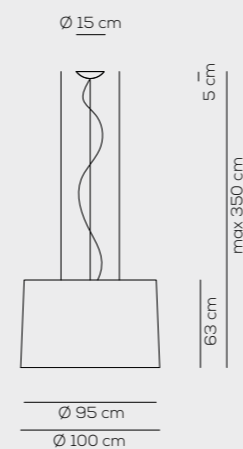

SP VEL 160 E27

IP20 +LED

E27 4 x Max 16W LED or 4 x Max 9,5W LED

220-240VAC

example composition code
SP VEL160 E27 BL BC

SP VEL 160 LED

ETL in progress

IP20 CRI90 LED

3000K*
4000K upon request

LED 98W - diffused beam
~10719 lm* 109 lm/W* source

110-240VAC

example composition code
SP VEL160 LED BL BC

VELVET / diffusore INCLUSO, con illuminazione verso alto e basso / diffuser INCLUDED, with upward and downward lighting

Colours (lampshade)
BC ice white
BA ivory white
BL blue
MA brown
NE black

Colours (radial diffuser)
BC white
BW warm white

SPVEL100 E27
SPVEL100 LED
kg 17,5 m³ 1,16