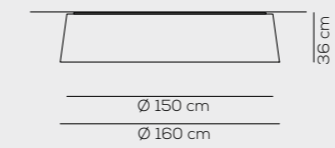

velvet
Manuel Vivian

PLVEL160 E27
kg 32 m³ 2,22

IP20 +LED

E27 5 x Max 16W LED or
5 x Max 46W halogen

220-240V_{AC}

example composition code
PL VEL160 E27 BL BC

PLVEL100 E27
kg 9 m³ 0,98